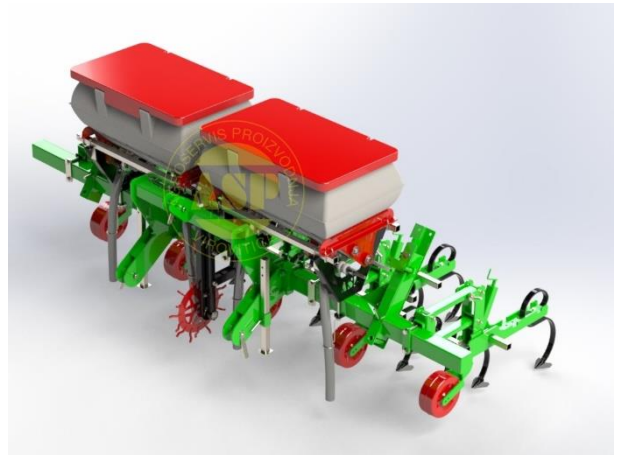

Row crop cultivator

КОМ СЛОБ СНИЦИЈАТОР

CULTCOR

КОЛКОР

CULTCOR is machine from category of cultivators intended for cultivation / weeding of row crops.

HOW DOES CULTCOR WORKS?

1. Shares on springs cultivates soil between rows.

- High functionality
- High work effect
- Reliable
- Easy and simple handling and set up
- Long period of exploitation

CULTCOR MACHINE FEATURES

- Fits machines with Cat 1 and 2, 3-Point hook-up
- S-springs (dim. 32 x 10 x 540) as working parts
- Adjustable inter-row spacing and working depth and
- Hopper (if machine is equipped with it) is made of High-quality plastic and it has capacity of 160 kg

MACHINE MODELS

Row crop cultivator STRCC 2

Row crop cultivator STRCC 4

	STRCC 2B	STRCC 2H	STRCC 4BMF	STRCC 4BFM	STRCC 4BFH	STRCC 4MFH	STRCC 4FMH	STRCC 4FHH
No. of cultivation rows (pcs)	2	2	4	4	4	4	4	4
Machine width – working (mm)	2000	2000	3000	3550	3550	3000	3550	3550
Machine width – transport (mm)	2000	2000	3000	2550	2550	3000	2550	2550
Demanded power (min HP)	30 - 45	30 - 45	42 - 65	42 - 65	42 - 65	42 - 65	42 - 65	42 - 65
No. of S-springs (pcs)	11	11	21	21	21	21	21	21
Hopper (pcs)	0	1	0	0	0	2	2	2