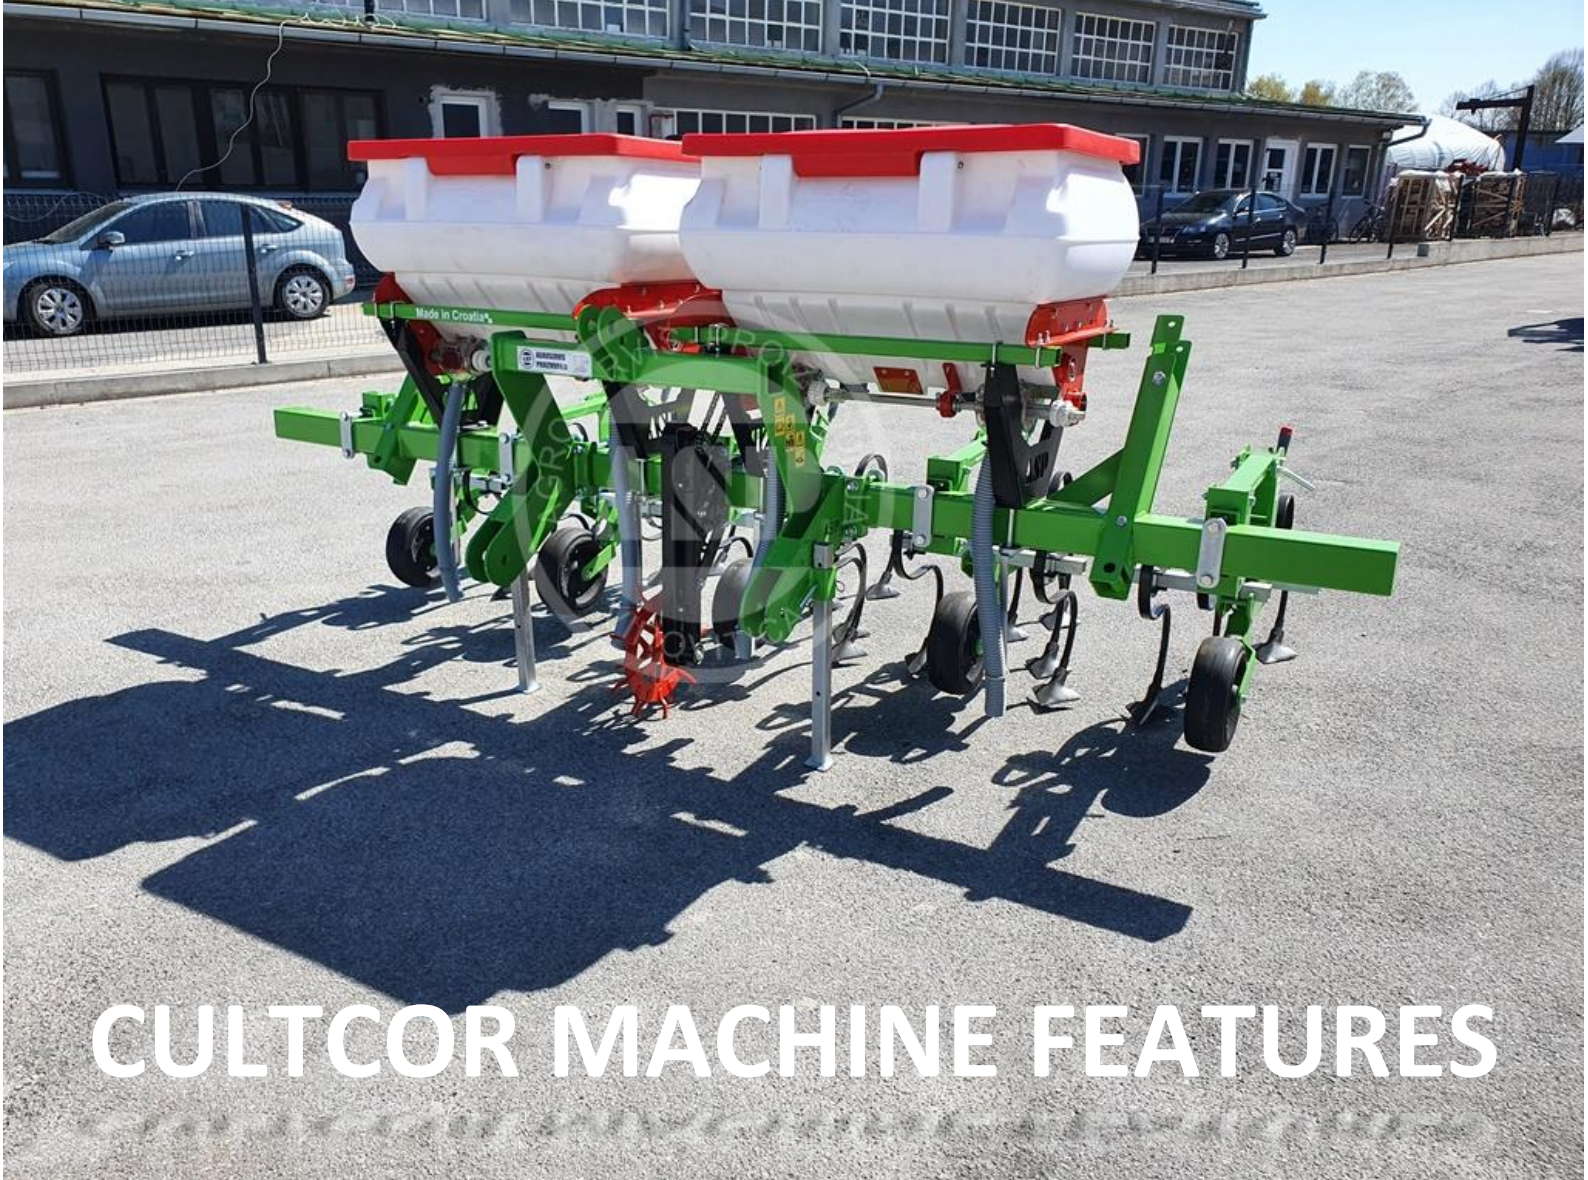

Row crop cultivator

КОМ СЛОБ СНИЦИЈАТОР

CULTCOR

КОЛКОР

CULTCOR is machine from category of cultivators intended for cultivation / weeding of row crops.

HOW DOES CULTCOR WORKS?

1. Shares on springs cultivates soil between rows.

2. Parallel with cultivation there is possibility of depositing chemical fertiliser (if machine is equipped with fertilising system).

Quality of machine performance depends on the driving speed.

BENEFITS OF USING

- High functionality
- High work effect
- Reliable
- Easy and simple handling and set up
- Long period of exploitation

CULTCOR MACHINE FEATURES

- Fits machines with Cat 1 and 2, 3-Point hook-up
- S-springs (dim. 32 x 10 x 540) as working parts
- Adjustable inter-row spacing and working depth and
- Hopper (if machine is equipped with it) is made of High-quality plastic and it has capacity of 160 kg