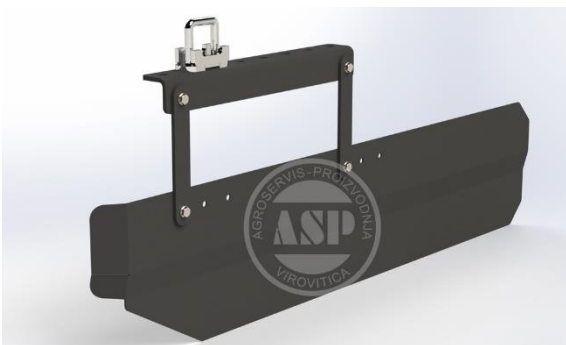

Row crop cultivator

КОМ СЛОБ СНИЦИЈАТОР

CULTCOR

КОЛКОР

CULTCOR is machine from category of cultivators intended for cultivation / weeding of row crops.

HOW DOES CULTCOR WORKS?

1. Shares on springs cultivates soil between rows.

- High functionality
- High work effect
- Reliable
- Easy and simple handling and set up
- Long period of exploitation

CULTCOR MACHINE FEATURES

- Fits machines with Cat 1 and 2, 3-Point hook-up
- S-springs (dim. 32 x 10 x 540) as working parts
- Adjustable inter-row spacing and working depth and
- Hopper (if machine is equipped with it) is made of High-quality plastic and it has capacity of 160 kg

MACHINE MODELS

Row crop cultivator STRCC 2

Row crop cultivator STRCC 4

	STRCC 2B	STRCC 2H	STRCC 4BMF	STRCC 4BFM	STRCC 4BFH	STRCC 4MFH	STRCC 4FMH	STRCC 4FHH
No. of cultivation rows (pcs)	2	2	4	4	4	4	4	4
Machine width – working (mm)	2000	2000	3000	3550	3550	3000	3550	3550
Machine width – transport (mm)	2000	2000	3000	2550	2550	3000	2550	2550
Demanded power (min HP)	30 - 45	30 - 45	42 - 65	42 - 65	42 - 65	42 - 65	42 - 65	42 - 65
No. of S-springs (pcs)	11	11	21	21	21	21	21	21
Hopper (pcs)	0	1	0	0	0	2	2	2

ADDITIONAL EQUIPMENT

Guard flaps

Guard discs

Directional disc

Load-bearing wheels

- **Manufactured in Croatia**
- **Machine is of European origin**

Click or scan for view

if you have any interest of purchasing this machine of ours,
be free to contact us.