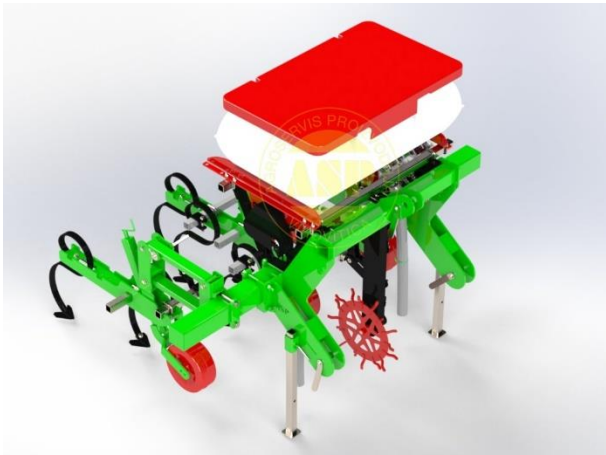

Row crop cultivator

КОМ СЛОБ СНИЦИЈАТОР

CULTCOR

КОЛКОР

CULTCOR is machine from category of cultivators intended for cultivation / weeding of row crops.

HOW DOES CULTCOR WORKS?

1. Shares on springs cultivates soil between rows.

- High functionality
- High work effect
- Reliable
- Easy and simple handling and set up
- Long period of exploitation

CULTCOR MACHINE FEATURES

- Fits machines with Cat 1 and 2, 3-Point hook-up
- S-springs (dim. 32 x 10 x 540) as working parts
- Adjustable inter-row spacing and working depth and
- Hopper (if machine is equipped with it) is made of High-quality plastic and it has capacity of 160 kg

MACHINE MODELS

Row crop cultivator STRCC 2

Row crop cultivator STRCC 4

	STRCC 2B	STRCC 2H	STRCC 4BMF	STRCC 4BFM	STRCC 4BFH	STRCC 4MFH	STRCC 4FMH	STRCC 4FHH
No. of cultivation rows (pcs)	2	2	4	4	4	4	4	4
Machine width – working (mm)	2000	2000	3000	3550	3550	3000	3550	3550
Machine width – transport (mm)	2000	2000	3000	2550	2550	3000	2550	2550
Demanded power (min HP)	30 - 45	30 - 45	42 - 65	42 - 65	42 - 65	42 - 65	42 - 65	42 - 65
No. of S-springs (pcs)	11	11	21	21	21	21	21	21
Hopper (pcs)	0	1	0	0	0	2	2	2